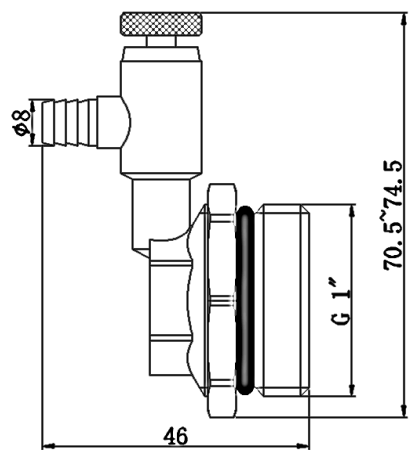

# Performance

- Applicable medium: cold water, hot water
- Maximum pressure: 10bar
- Maximum temperature: 110°C

# Dimensions

Code	ZL7317
------	--------

Code	ZL7322
------	--------

Code	ZL7323
------	--------

Code	ZL7325
------	--------

Code	ZL990215
------	----------

Code	ZL990220
------	----------