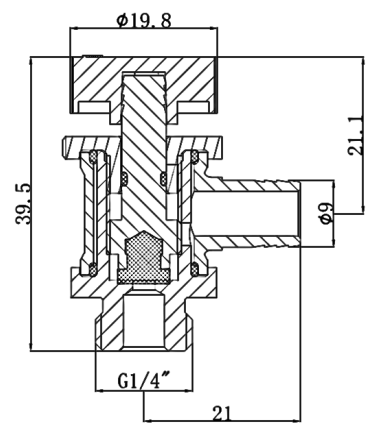

# Performance

- Applicable medium: cold water, hot water
- Maximum pressure: 10bar
- Maximum temperature: 110°C

# Dimensions

Code	ZL7317
------	--------

Code	ZL7322
------	--------

Code	ZL7323
------	--------

Code	ZL7325
------	--------

Code	ZL990215
------	----------

Code	ZL990220
------	----------